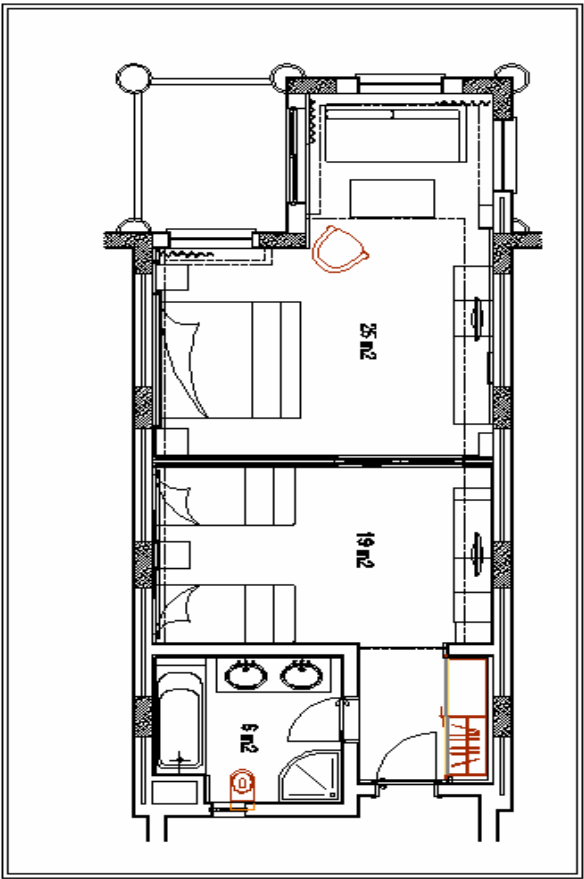

Name		SELIN HOTEL & SPA			Category		5 STAR HOTEL ★★★★★	
Baby Cot High(Ground up)		78 cm	78 cm	78 cm	78 cm	78 cm	78 cm	
Balcony								
m2		4m2	4m2	4m2	4m2	4m2	4m2	
Iron parapet height		120 cm	120 cm	110 cm	83 cm	110 cm	110 cm	
Door width		118 cm	118 cm	118 cm		75 cm	75 cm	
Treshold		6 / -7 cm	6 / -7 cm	6 / -7 cm		5 / -5 cm	5 / -5 cm	
Bathroom								
Treshold height		6 / -7 cm	6 / -7 cm	2 / -2 cm	No	No	No	
Door width		65 cm	65 cm	87 cm	62 cm	65 cm	65 cm	
Washbasin height		87 cm	87 cm	77 cm	80 cm	83 cm	83 cm	
Bathtub height		60 cm	60 cm	Shower	60 cm	60 cm	60 cm	
Closet height		45 cm	45 cm	50 cm	40 cm	50 cm	50 cm	
Handicapp Shower Stool height				54 cm				
WC Hold Arm height				78 cm				
POOLS								
Outdoor Pool								
Squaremeter		1500						
Cubicmeters		2800						
Indoor Pool								
Squaremeter		50						
Cubicmeters		100						
PUBLIC AREAS								
Hotel Entrance								
Main door width		170 cm						
Pool side door width		121 cm						
Restaurant								
Cacacity (Indoor)		425						
Door width		144 cm						
Elevator								
Depth		140 cm						
Width		90 cm						
Door width		70cm						

STANDART ROOM SELIN

SUIT ROOM SELIN

KAMELYA
WORLD

Name SELIN HOTEL & SPA

Category 5 STAR HOTEL

TERRACE FAMILY HOUSES

TERRACE HOUSES