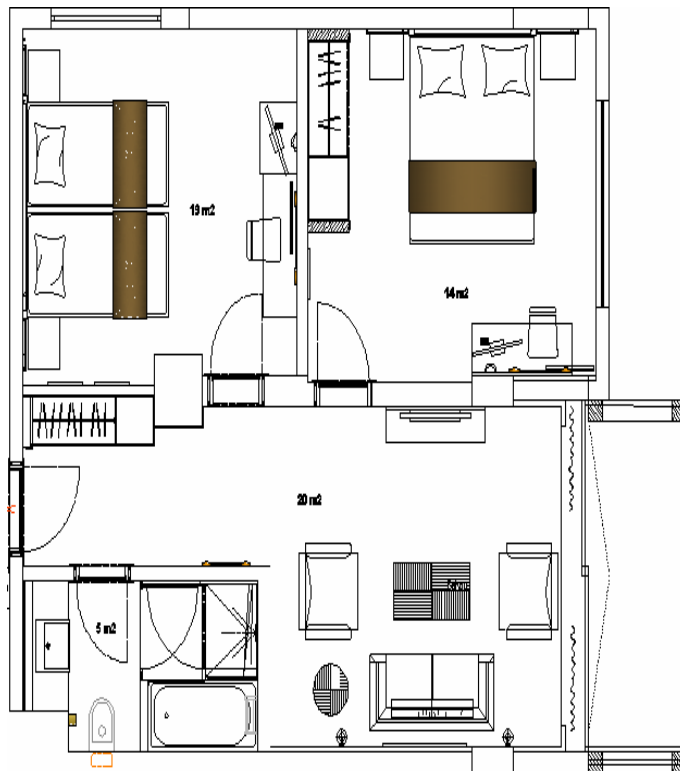

SUIT ROOM SELIN