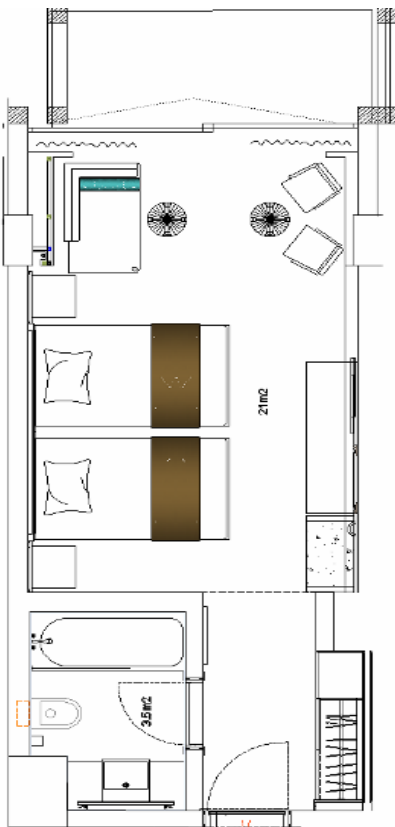

Name		SELIN HOTEL & SPA			Category		5 STAR HOTEL ★★★★★	
Baby Cot High(Ground up)		78 cm	78 cm	78 cm	78 cm	78 cm	78 cm	
Balcony								
m2		4m2	4m2	4m2	4m2	4m2	4m2	
Iron parapet height		120 cm	120 cm	110 cm	83 cm	110 cm	110 cm	
Door width		118 cm	118 cm	118 cm		75 cm	75 cm	
Treshold		6 / -7 cm	6 / -7 cm	6 / -7 cm		5 / -5 cm	5 / -5 cm	
Bathroom								
Treshold height		6 / -7 cm	6 / -7 cm	2 / -2 cm	No	No	No	
Door width		65 cm	65 cm	87 cm	62 cm	65 cm	65 cm	
Washbasin height		87 cm	87 cm	77 cm	80 cm	83 cm	83 cm	
Bathtub height		60 cm	60 cm	Shower	60 cm	60 cm	60 cm	
Closet height		45 cm	45 cm	50 cm	40 cm	50 cm	50 cm	
Handicapp Shower Stool height				54 cm				
WC Hold Arm height				78 cm				
POOLS								
Outdoor Pool								
Squaremeter		1500						
Cubicmeters		2800						
Indoor Pool								
Squaremeter		50						
Cubicmeters		100						
PUBLIC AREAS								
Hotel Entrance								
Main door width		170 cm						
Pool side door width		121 cm						
Restaurant								
Cacacity (Indoor)		425						
Door width		144 cm						
Elevator								
Depth		140 cm						
Width		90 cm						
Door width		70cm						