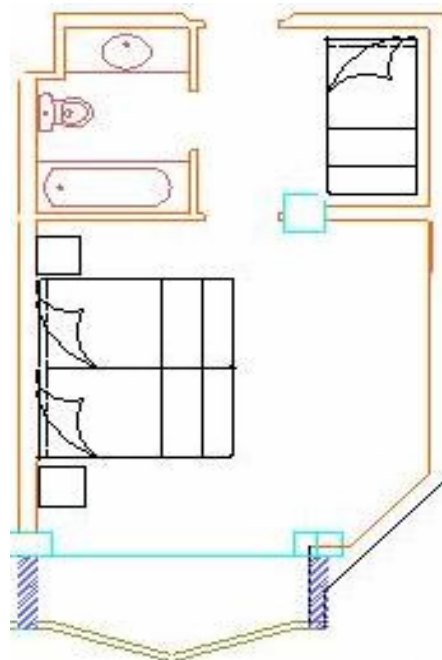

JUNIOR FAMILY SUITE