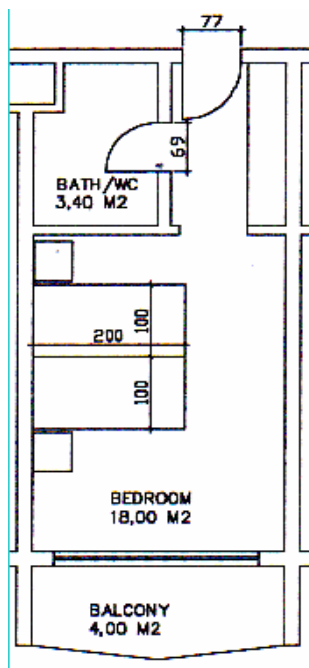

Explanation	Public Areas	Double	Family room	Handicapped Room
GUEST ROOM				
Room				
Entrance door treshold		No	No	No
Entrance door width		75 cm	75 cm	75 cm opened to inside
Coridor width in the room		95 cm	98 cm	100 cm
Bed size		100 x 200 cm	100 x 200 cm	100 x 200 cm
Bed Hight (Ground up)		50 cm	50 cm	50 cm
Extra bed size		80cmX180cm	80cmX180cm	80cmX180cm

	FULYA HOTEL & SPA	Category	5 STAR HOTEL ★★★★★
--	-------------------	----------	--

Sofa bed Size				88cmX190cm	
Baby Cot		63cmX123cm	63cmX123cm	63cmX123cm	63cmX123cm
Baby Cot High(matrass up)		60 cm	60 cm	60 cm	60 cm
Baby Cot High(Ground up)		78 cm	78 cm	78 cm	78 cm
Balcony					
m2		6m2	6m2	6m2	6m2
Iron parapet height		110 cm	92 cm	110 cm	110 cm
Door width		117 cm	120 cm	117 cm	117 cm
Treshold		6 cm	6 cm	6 cm	6 cm
Bathroom					
Door width		66 cm	65 cm	75 cm	75 cm
Treshold height		2 / - 3	2 / - 3	2 / - 3	2 / - 3
Washbasin height		86 cm	86 cm	77 cm	77 cm
Bathtub height		55 cm	55 cm	Shower	Shower
Handicapp Shower Stool height				50 cm	50 cm
Closet height		50 cm	50 cm	50 cm	50 cm
WC Hold Arm height				75 cm	75 cm
POOLS					
Outdoor Pool					
Squaremeter	1000				
Cubicmeters	2200				
PUBLIC AREAS					
Hotel Entrance					
Main door width	169 cm				
Pool side door width	163 cm				
Restaurant					
Cacacity (Indoor)	340				
Door width	144 cm				
Elevator					
Depth	102 cm				
Width	120 cm				
Door width	80 cm				